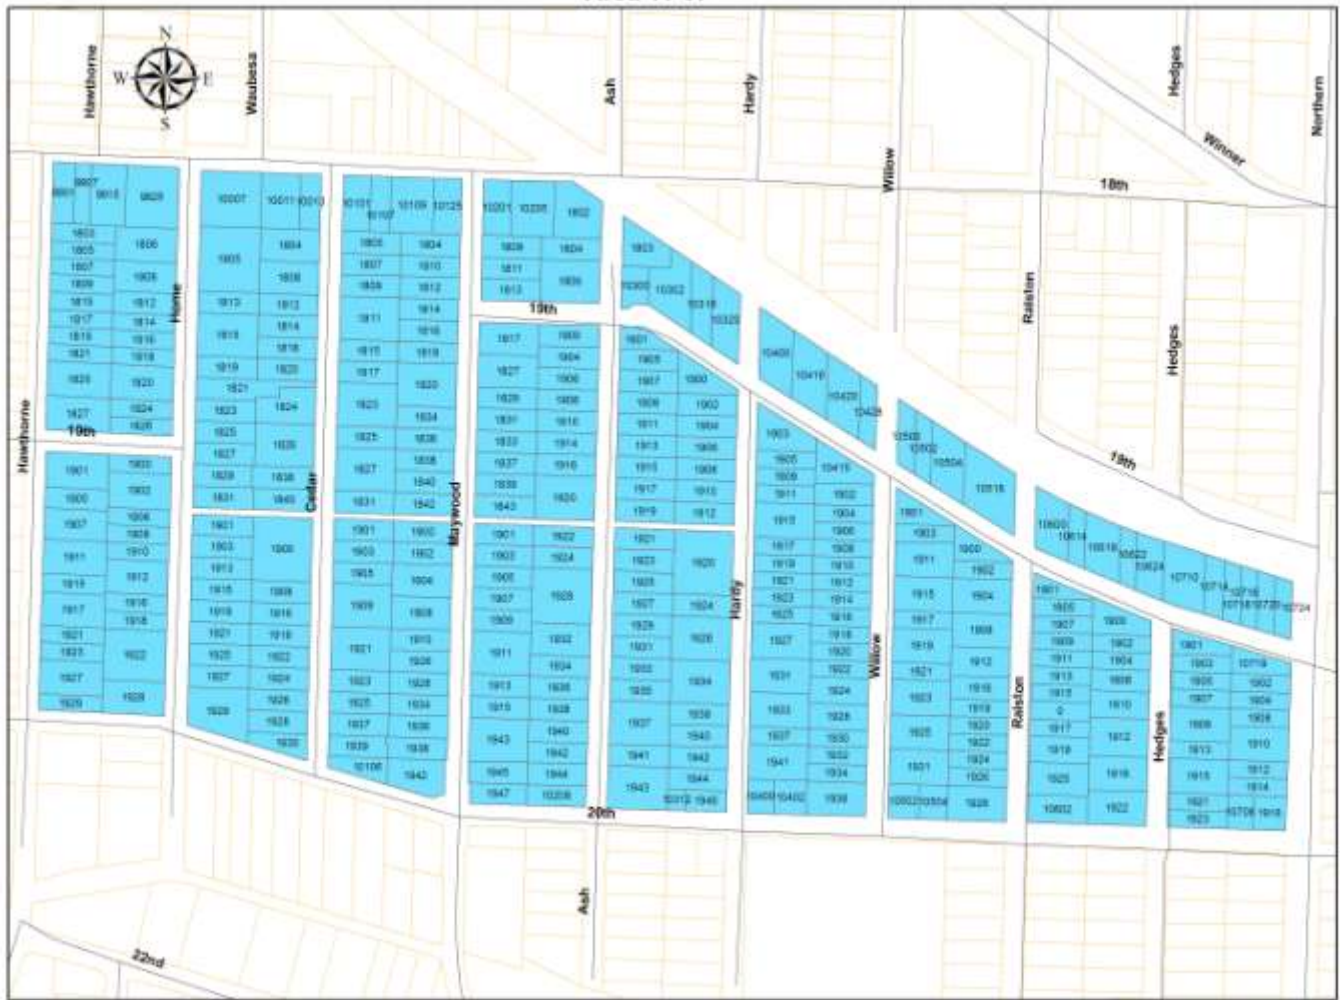

Area 11-07

Area 11-07

North Border – South side of E. 18th St. & north side of E. 19th Terr.

South Border – North side of E. 20th St.

East Border – West side of S. Northern Blvd.

West Border – West side of S. Hawthorne Ave.

Approximate Number of Properties – 335

Council District - #1

Neighborhood – (41) North east section of Hill Park