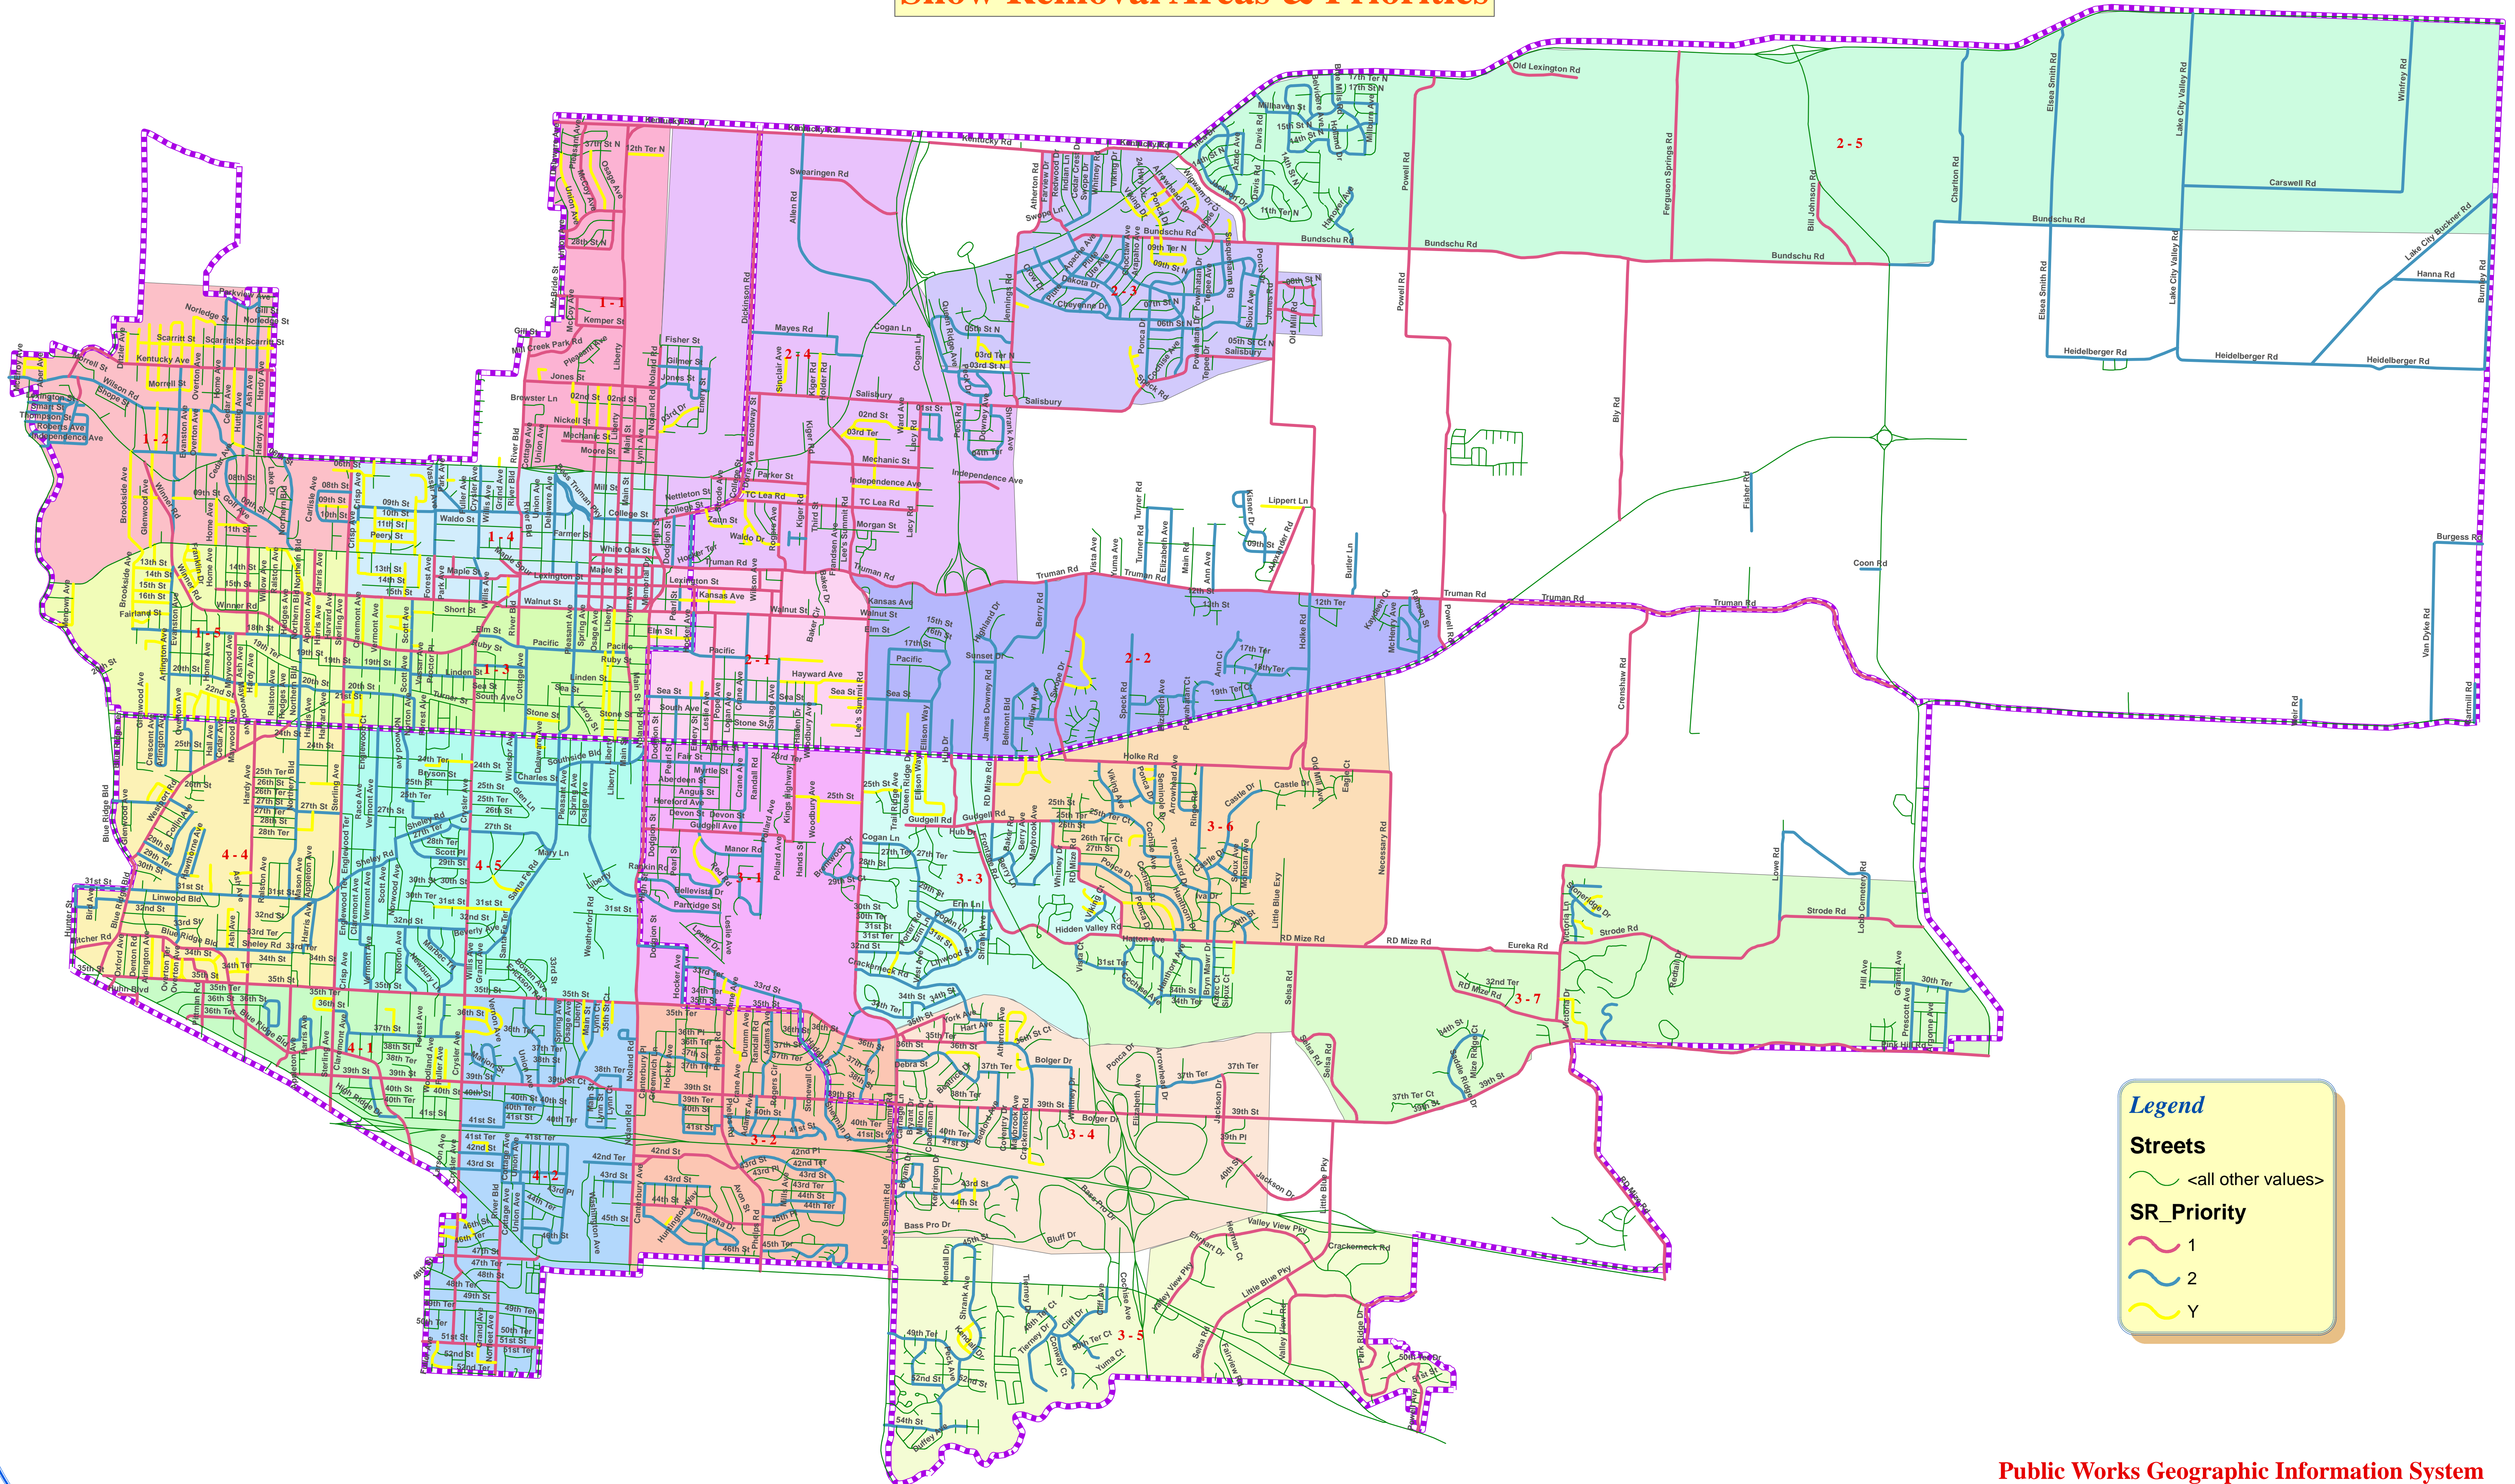

City of Independence Public Works Department Snow Removal Areas & Priorities

Legend

Streets
 <all other values>

SR_Priority

-  1
-  2
-  Y