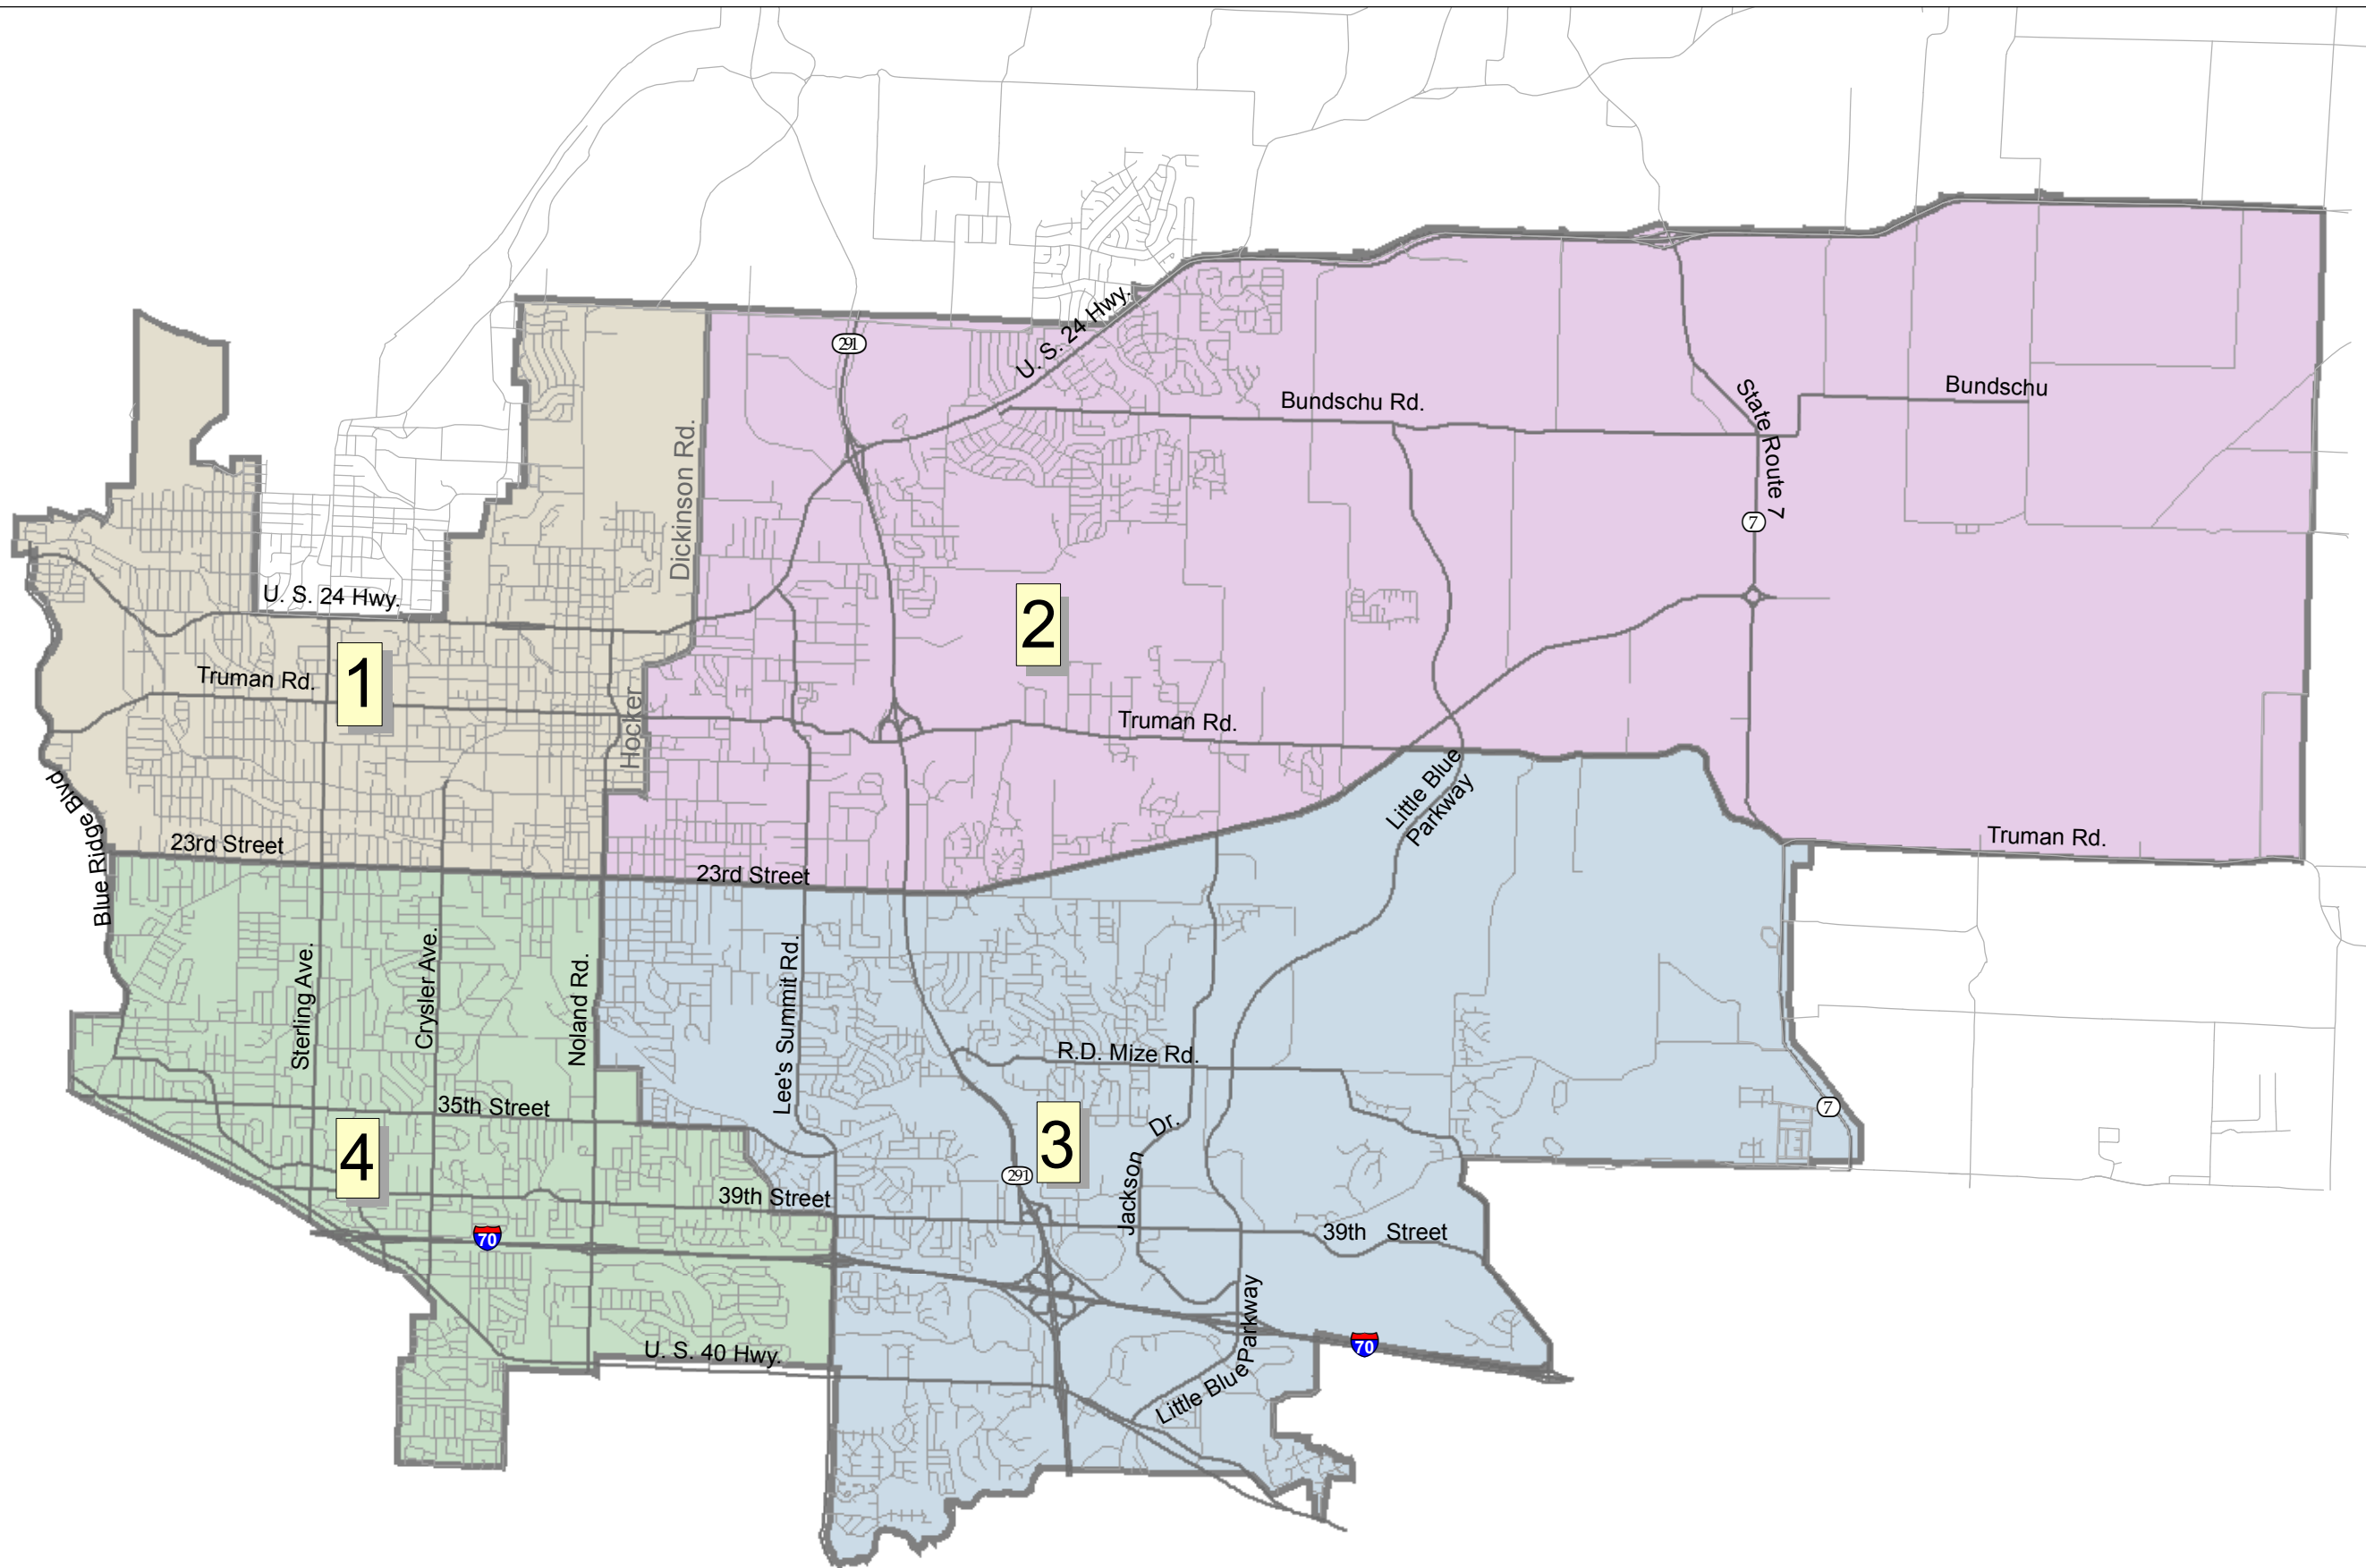

Council Districts

-  Marcie Gragg - 1
-  Curt Dougherty - 2
-  Myron Paris - 3
-  Eileen Weir - 4

Don Reimal, Mayor

Lucy Young At-Large

Jim Schultz At-Large

Adopted Areas: September, 2002

Date Updated: April, 2012

1 inch = 5,600 feet

Community Development Dept.
City of Independence, MO.
Geographic Information System, (G.I.S.)